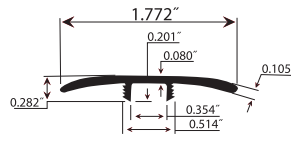

Transitions

TARKETT HOME LUXURY VINYL

T-Molding