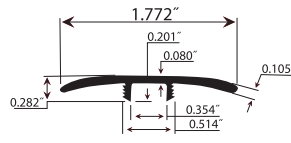

Transitions

TARKETT HOME LUXURY VINYL

Universal Reducer

T-Molding

Stair Nose

Flush-Mount Nosing

End Cap