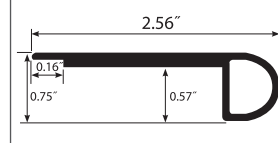

Transitions

TARKETT HOME LUXURY VINYL

Universal Reducer

T-Molding

Stair Nose

Flush-Mount Nosing

End Cap

SKU Name	Length	Pieces/ Carton	UNIVERSAL REDUCER		T-MOLDING		STAIR NOSE		FLUSH-MOUNT STAIR NOSE		END CAP	
			Part Number	SAP #	Part Number	SAP #	Part Number	SAP #	Part Number	SAP #	Part Number	SAP #
NuGen™ Moldings												
Wessex Rail Ligna	7'10"	5	TUR85000	335002015	TTM85000	335001015	TSN85000	335012000	N/A	N/A	EDC85000	335010000
Teak Marado Natural	7'10"	5	TUR85001	335002016	TTM85001	335001016	TSN85001	335012001	N/A	N/A	EDC85001	335010001
Sparrow Oak Gray Pearl	7'10"	5	TUR85002	335002017	TTM85002	335001017	TSN85002	335012002	N/A	N/A	EDC85002	335010002
Milled Oak Sun Toned	7'10"	5	TUR85003	335002018	TTM85003	335001018	TSN85003	335012003	N/A	N/A	EDC85003	335010003
Mineral Oak Long Grain	7'10"	5	TUR85004	335002019	TTM85004	335001019	TSN85004	335012004	N/A	N/A	EDC85004	335010004
Chestnut Ridge Furrowed	7'10"	5	TUR85005	335002020	TTM85005	335001020	TSN85005	335012005	N/A	N/A	EDC85005	335010005
Pecan Flame Claro	7'10"	5	TUR85006	335002021	TTM85006	335001021	TSN85006	335012006	N/A	N/A	EDC85006	335010006
Cottage Plank Bella	7'10"	5	TUR85007	335002022	TTM85007	335001022	TSN85007	335012007	N/A	N/A	EDC85007	335010007
Alsace Oak Limed Natural	7'10"	5	TUR85008	335002023	TTM85008	335001023	TSN85008	335012008	N/A	N/A	EDC85008	335010008
Driftwood Sand	7'10"	5	TUR85009	335002024	TTM85009	335001024	TSN85009	335012009	N/A	N/A	EDC85009	335010009
Black Walnut Spiced	7'10"	5	TUR93006	335002034	TTM93006	335001034	TSN93006	335003043	N/A	N/A	EDC93006	335010010
Pin Oak Drift	7'10"	5	TUR93007	335002035	TTM93007	335001035	TSN93007	335003044	N/A	N/A	EDC93007	335010011
Lacebark Elm Wheat	7'10"	5	TUR93004	335002036	TTM93004	335001036	TSN93004	335003045	N/A	N/A	EDC93004	335010012
Aloft™ Moldings												
Flamed Oak Canyon	7'10"	5	N/A	N/A	N/A	N/A	TSNIN544	570009473	N/A	N/A	N/A	N/A
Jatoba Cayenne	7'10"	5	N/A	N/A	N/A	N/A	TSNIN401	570009472	N/A	N/A	N/A	N/A
Cooper's Oak Bay	7'10"	5	N/A	N/A	N/A	N/A	TSNCO082	570009474	N/A	N/A	N/A	N/A
Cooper's Oak Roan	7'10"	5	N/A	N/A	N/A	N/A	TSNCO083	570009478	N/A	N/A	N/A	N/A
Heart Maple Golden Rose	7'10"	5	N/A	N/A	N/A	N/A	TSNHM186	570009477	N/A	N/A	N/A	N/A
Lodge Plank Gray Pearl	7'10"	5	N/A	N/A	N/A	N/A	TSNLDP151	570009476	N/A	N/A	N/A	N/A
Long Pine Black & Tan	7'10"	5	N/A	N/A	N/A	N/A	TSNLP1023	570009475	N/A	N/A	N/A	N/A
Flamed Oak Pewter	7'10"	5	N/A	N/A	N/A	N/A	TSNIN542	570009471	N/A	N/A	N/A	N/A
Hewn Chestnut Peppercorn	7'10"	5	N/A	N/A	N/A	N/A	TSNHC357	570009557	N/A	N/A	N/A	N/A
Revere Elm Silverpointe	7'10"	5	N/A	N/A	N/A	N/A	TSNRE482	570009558	N/A	N/A	N/A	N/A