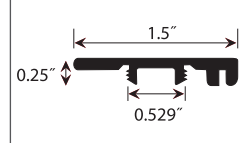

Transitions

TARKETT HOME LUXURY VINYL

Universal Reducer

T-Molding

Stair Nose

Flush-Mount Nosing

End Cap

SKU Name	Length	Pieces/ Carton	UNIVERSAL REDUCER		T-MOLDING		STAIR NOSE		FLUSH-MOUNT STAIR NOSE		END CAP	
			Part Number	SAP #	Part Number	SAP #	Part Number	SAP #	Part Number	SAP #	Part Number	SAP #
NuGen™ Moldings												
Wessex Rail Ligna	7'10"	5	TUR85000	335002015	TTM85000	335001015	TSN85000	335012000	N/A	N/A	EDC85000	335010000
Teak Marado Natural	7'10"	5	TUR85001	335002016	TTM85001	335001016	TSN85001	335012001	N/A	N/A	EDC85001	335010001
Sparrow Oak Gray Pearl	7'10"	5	TUR85002	335002017	TTM85002	335001017	TSN85002	335012002	N/A	N/A	EDC85002	335010002
Milled Oak Sun Toned	7'10"	5	TUR85003	335002018	TTM85003	335001018	TSN85003	335012003	N/A	N/A	EDC85003	335010003
Mineral Oak Long Grain	7'10"	5	TUR85004	335002019	TTM85004	335001019	TSN85004	335012004	N/A	N/A	EDC85004	335010004
Chestnut Ridge Furrowed	7'10"	5	TUR85005	335002020	TTM85005	335001020	TSN85005	335012005	N/A	N/A	EDC85005	335010005
Pecan Flame Claro	7'10"	5	TUR85006	335002021	TTM85006	335001021	TSN85006	335012006	N/A	N/A	EDC85006	335010006
Cottage Plank Bella	7'10"	5	TUR85007	335002022	TTM85007	335001022	TSN85007	335012007	N/A	N/A	EDC85007	335010007
Alsace Oak Limed Natural	7'10"	5	TUR85008	335002023	TTM85008	335001023	TSN85008	335012008	N/A	N/A	EDC85008	335010008
Driftwood Sand	7'10"	5	TUR85009	335002024	TTM85009	335001024	TSN85009	335012009	N/A	N/A	EDC85009	335010009
Black Walnut Spiced	7'10"	5	TUR93006	335002034	TTM93006	335001034	TSN93006	335003043	N/A	N/A	EDC93006	335010010
Pin Oak Drift	7'10"	5	TUR93007	335002035	TTM93007	335001035	TSN93007	335003044	N/A	N/A	EDC93007	335010011
Lacebark Elm Wheat	7'10"	5	TUR93004	335002036	TTM93004	335001036	TSN93004	335003045	N/A	N/A	EDC93004	335010012
Aloft™ Moldings												
Flamed Oak Canyon	7'10"	5	N/A	N/A	N/A	N/A	TSNIN544	570009473	N/A	N/A	N/A	N/A
Jatoba Cayenne	7'10"	5	N/A	N/A	N/A	N/A	TSNIN401	570009472	N/A	N/A	N/A	N/A
Cooper's Oak Bay	7'10"	5	N/A	N/A	N/A	N/A	TSNCO082	570009474	N/A	N/A	N/A	N/A
Cooper's Oak Roan	7'10"	5	N/A	N/A	N/A	N/A	TSNCO083	570009478	N/A	N/A	N/A	N/A
Heart Maple Golden Rose	7'10"	5	N/A	N/A	N/A	N/A	TSNHM186	570009477	N/A	N/A	N/A	N/A
Lodge Plank Gray Pearl	7'10"	5	N/A	N/A	N/A	N/A	TSNLDP151	570009476	N/A	N/A	N/A	N/A
Long Pine Black & Tan	7'10"	5	N/A	N/A	N/A	N/A	TSNLP1023	570009475	N/A	N/A	N/A	N/A
Flamed Oak Pewter	7'10"	5	N/A	N/A	N/A	N/A	TSNIN542	570009471	N/A	N/A	N/A	N/A
Hewn Chestnut Peppercorn	7'10"	5	N/A	N/A	N/A	N/A	TSNHC357	570009557	N/A	N/A	N/A	N/A
Revere Elm Silverpointe	7'10"	5	N/A	N/A	N/A	N/A	TSNRE482	570009558	N/A	N/A	N/A	N/A