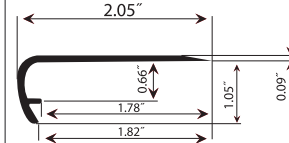

Transitions

TARKETT HOME LUXURY VINYL

Universal Reducer

T-Molding

Stair Nose

Flush-Mount Nosing

End Cap

SKU Name	Length	Pieces/ Carton	UNIVERSAL REDUCER		T-MOLDING		STAIR NOSE		FLUSH-MOUNT STAIR NOSE		END CAP	
			Part Number	SAP #	Part Number	SAP #	Part Number	SAP #	Part Number	SAP #	Part Number	SAP #
NuGen™ Moldings												
Wessex Rail Ligna	7'10"	5	TUR85000	335002015	TTM85000	335001015	TSN85000	335012000	N/A	N/A	EDC85000	335010000
Teak Marado Natural	7'10"	5	TUR85001	335002016	TTM85001	335001016	TSN85001	335012001	N/A	N/A	EDC85001	335010001
Sparrow Oak Gray Pearl	7'10"	5	TUR85002	335002017	TTM85002	335001017	TSN85002	335012002	N/A	N/A	EDC85002	335010002
Milled Oak Sun Toned	7'10"	5	TUR85003	335002018	TTM85003	335001018	TSN85003	335012003	N/A	N/A	EDC85003	335010003
Mineral Oak Long Grain	7'10"	5	TUR85004	335002019	TTM85004	335001019	TSN85004	335012004	N/A	N/A	EDC85004	335010004
Chestnut Ridge Furrowed	7'10"	5	TUR85005	335002020	TTM85005	335001020	TSN85005	335012005	N/A	N/A	EDC85005	335010005
Pecan Flame Claro	7'10"	5	TUR85006	335002021	TTM85006	335001021	TSN85006	335012006	N/A	N/A	EDC85006	335010006
Cottage Plank Bella	7'10"	5	TUR85007	335002022	TTM85007	335001022	TSN85007	335012007	N/A	N/A	EDC85007	335010007
Alsace Oak Limed Natural	7'10"	5	TUR85008	335002023	TTM85008	335001023	TSN85008	335012008	N/A	N/A	EDC85008	335010008
Driftwood Sand	7'10"	5	TUR85009	335002024	TTM85009	335001024	TSN85009	335012009	N/A	N/A	EDC85009	335010009
Black Walnut Spiced	7'10"	5	TUR93006	335002034	TTM93006	335001034	TSN93006	335003043	N/A	N/A	EDC93006	335010010
Pin Oak Drift	7'10"	5	TUR93007	335002035	TTM93007	335001035	TSN93007	335003044	N/A	N/A	EDC93007	335010011
Lacebark Elm Wheat	7'10"	5	TUR93004	335002036	TTM93004	335001036	TSN93004	335003045	N/A	N/A	EDC93004	335010012
Aloft™ Moldings												
Flamed Oak Canyon	7'10"	5	N/A	N/A	N/A	N/A	TSNIN544	570009473	N/A	N/A	N/A	N/A
Jatoba Cayenne	7'10"	5	N/A	N/A	N/A	N/A	TSNIN401	570009472	N/A	N/A	N/A	N/A
Cooper's Oak Bay	7'10"	5	N/A	N/A	N/A	N/A	TSNCO082	570009474	N/A	N/A	N/A	N/A
Cooper's Oak Roan	7'10"	5	N/A	N/A	N/A	N/A	TSNCO083	570009478	N/A	N/A	N/A	N/A
Heart Maple Golden Rose	7'10"	5	N/A	N/A	N/A	N/A	TSNHM186	570009477	N/A	N/A	N/A	N/A
Lodge Plank Gray Pearl	7'10"	5	N/A	N/A	N/A	N/A	TSNLDP151	570009476	N/A	N/A	N/A	N/A
Long Pine Black & Tan	7'10"	5	N/A	N/A	N/A	N/A	TSNLP1023	570009475	N/A	N/A	N/A	N/A
Flamed Oak Pewter	7'10"	5	N/A	N/A	N/A	N/A	TSNIN542	570009471	N/A	N/A	N/A	N/A
Hewn Chestnut Peppercorn	7'10"	5	N/A	N/A	N/A	N/A	TSNHC357	570009557	N/A	N/A	N/A	N/A
Revere Elm Silverpointe	7'10"	5	N/A	N/A	N/A	N/A	TSNRE482	570009558	N/A	N/A	N/A	N/A