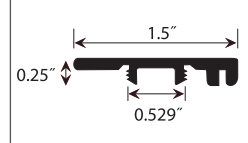

End Cap

SKU Name	Length	Pieces/ Carton	UNIVERSAL REDUCER		T-MOLDING		STAIR NOSE		FLUSH-MOUNT STAIR NOSE		END CAP	
			Part Number	SAP #	Part Number	SAP #	Part Number	SAP #	Part Number	SAP #	Part Number	SAP #
ProGen™ Plank Moldings												
Aurora Oak Starry Night	7'10"	5	TUR65006	270268014	TTM65006	270267014	TSN65006	270269014	FSN65006	335000029	EDC65006	335011000
Brushed Pine Sorrel	7'10"	5	TUR65005	270268013	TTM65005	270267013	TSN65005	270269013	FSN65005	335000028	EDC65005	335011001
Cerused Oak Demin	7'10"	5	TUR65001	270268009	TTM65001	270267009	TSN65001	270269009	FSN65001	335000005	EDC65001	335011002
Cerused Oak Powder	7'10"	5	TUR65000	270268008	TTM65000	270267008	TSN65000	270269008	FSN65000	335000004	EDC65000	335011003
Chevron Tawny	7'10"	5	TUR65025	335002039	TTM65025	335001039	TSN65025	335003048	FSN65025	335000051	EDC65025	335011033
Durham Pine Sun Toned	7'10"	5	TUR64014	335002000	TTM64014	335001000	TSN64014	335003000	FSN64014	335000002	EDC64014	335011004
Durham Pine Tavern	7'10"	5	TUR64003	270268003	TTM64003	270267003	TSN64003	270269003	FSN64003	335000001	EDC64003	335011005
Harmony Elm Cocoa	7'10"	5	TUR65028	335002042	TTM65028	335001042	TSN65028	335003051	FSN65028	335000054	EDC65028	335011036
Milled Oak Copper	7'10"	5	TUR66003	270268018	TTM66003	270267018	TSN66003	270269018	FSN66003	335000012	EDC66003	335011006
North Shore Pine Cascade	7'10"	5	TUR66020	335002002	TTM66020	335001001	TSN66020	335003002	FSN66020	335000014	EDC66020	335011007
Pacific Madrone Natural	7'10"	5	TUR66002	270268017	TTM66002	270267017	TSN66002	270269017	FSN66002	335000013	EDC66002	335011008
Red Oak Ginger	7'10"	5	TUR64000	270268000	TTM64000	270267000	TSN64000	270269000	FSN64000	335000027	EDC64000	335011009
Rock Maple Medio	7'10"	5	TUR64001	270268001	TTM64001	270267001	TSN64001	270269001	FSN64001	335000000	EDC64001	335011010
Spicebark Hickory Comino	7'10"	5	TUR66001	270268016	TTM66001	270267016	TSN66001	270269016	FSN66001	335000011	EDC66001	335011011
Spicebark Hickory Fumed	7'10"	5	TUR66000	270268015	TTM66000	270267015	TSN66000	270269015	FSN66000	335000010	EDC66000	335011012
Stained Maple Carmine	7'10"	5	TUR64004	270268004	TTM64004	270267004	TSN64004	270269004	FSN64004	335000003	EDC64004	335011013
Stokes Range Dusk	7'10"	5	TUR65004	270268012	TTM65004	270267012	TSN65004	270269012	FSN65004	335000008	EDC65004	335011014
Stokes Range Relic	7'10"	5	TUR65018	335002001	TTM65018	335001014	TSN65018	335003001	FSN65018	335000009	EDC65018	335011015
Tannin Walnut Gris	7'10"	5	TUR65003	270268011	TTM65003	270267011	TSN65003	270269011	FSN65003	335000007	EDC65003	335011016
Vale Oak Dove	7'10"	5	TUR65027	335002041	TTM65027	335001041	TSN65027	335003050	FSN65027	335000053	EDC65027	335011035
Vista Oak Limed Natural	7'10"	5	TUR65002	270268010	TTM65002	270267010	TSN65002	270269010	FSN65002	335000006	EDC65002	335011017
West Oak Drift	7'10"	5	TUR66024	335002006	TTM66024	335001005	TSN66024	335003006	FSN66024	335000018	EDC66024	335011018
West Oak Loft	7'10"	5	TUR66022	335002004	TTM66022	335001003	TSN66022	335003004	FSN66022	335000016	EDC66022	335011019
West Oak Mountane	7'10"	5	TUR66023	335002005	TTM66023	335001004	TSN66023	335003005	FSN66023	335000017	EDC66023	335011020
West Oak Natural	7'10"	5	TUR66021	335002003	TTM66021	335001002	TSN66021	335003003	FSN66021	335000015	EDC66021	335011021
ProGen™ Stone Moldings												
Arcadian Featherstone	7'10"	5	TUR88002	335002027	TTM88002	335001027	TSN88002	335003036	FSN88002	335000042	EDC88002	335011024
Calacatta Marble Pearl	7'10"	5	TUR88006	335002037	TTM88006	335001037	TSN88006	335003046	FSN88006	335000049	EDC88006	335011031
Fleury Travertine Verona	7'10"	5	TUR88000	335002025	TTM88000	335001025	TSN88000	335003034	FSN88000	335000040	EDC88000	335011022
Marble Nouveau Ibis	7'10"	5	TUR82006	335002031	TTM82006	335001031	TSN82006	335003040	FSN82006	335000046	EDC82006	335011028
Outland Path Brindle	7'10"	5	TUR82009	335002030	TTM82009	335001030	TSN82009	335003039	FSN82009	335000045	EDC82009	335011027
Pavestone Cambria	7'10"	5	TUR88004	335002029	TTM88004	335001029	TSN88004	335003038	FSN88004	335000044	EDC88004	335011026
Pavestone Luxor	7'10"	5	TUR88003	335002028	TTM88003	335001028	TSN88003	335003037	FSN88003	335000043	EDC88003	335011025
Quartzite Ashen	7'10"	5	TUR82008	335002033	TTM82008	335001033	TSN82008	335003042	FSN82008	335000048	EDC82008	335011030
Quartzite Dune	7'10"	5	TUR82007	335002032	TTM82007	335001032	TSN82007	335003041	FSN82007	335000047	EDC82007	335011029
Varenna Stone Fossil	7'10"	5	TUR88007	335002038	TTM88007	335001038	TSN88007	335003047	FSN88007	335000050	EDC88007	335011032
Villa Slate Spire	7'10"	5	TUR88001	335002026	TTM88001	335001026	TSN88001	335003035	FSN88001	335000041	EDC88001	335011023