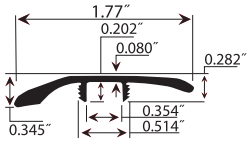

Transitions

TARKETT HOME LUXURY VINYL

Universal Reducer